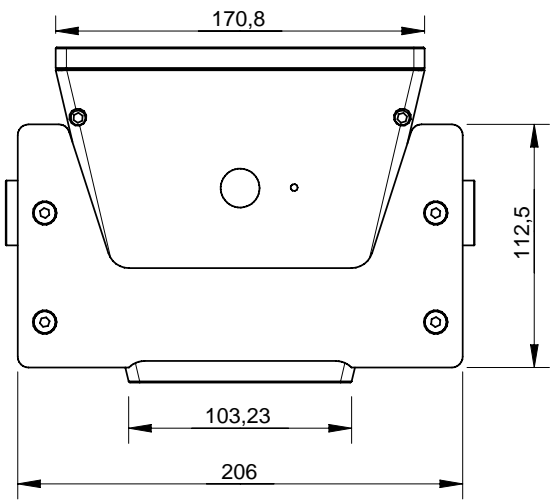

B

C

D

A

B

C

D

NOTE! The total height 337.5 mm is without the rail extenders. Some setups may need 45 mm extension parts to the lift rails. The rail extenders come as standard with the lens.