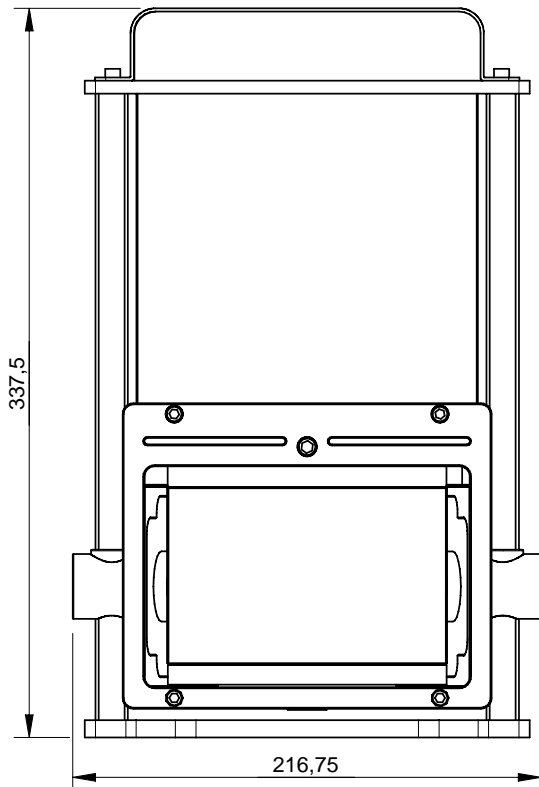

B

C

D

A

B

C

D

NOTE! The total height 337.5 mm is without the rail extenders. Some setups may need 45 mm extension parts to the lift rails. The rail extenders come as standard with the lens.