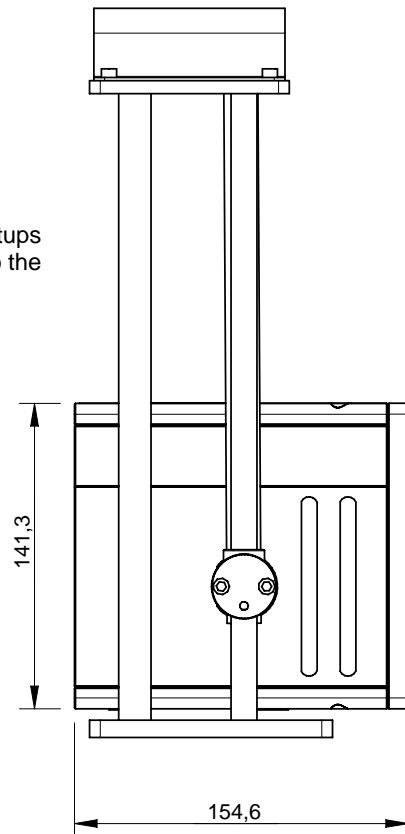

B

C

D

A

B

C

D

NOTE! The total height 337.5 mm is without the rail extenders. Some setups may need 45 mm extension parts to the lift rails. The rail extenders come as standard with the lens.