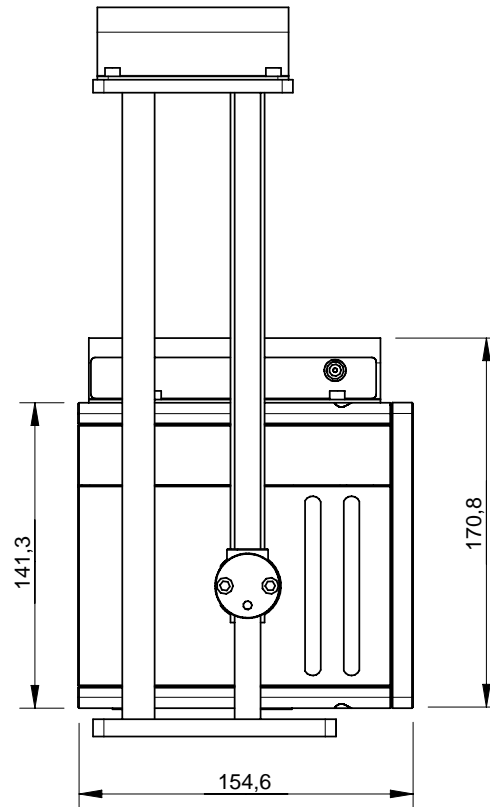

A

NOTE! The total height 337.5 mm is without the rail extenders. Some setups may need 45 mm or 90 mm extension parts to the lift rails. The rail extenders come as standard with the lens.

B

B

C

C

D

D