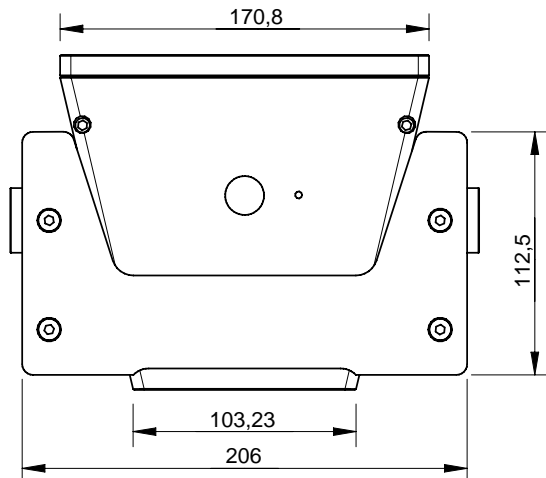

A

NOTE! The total height 337.5 mm is without the rail extenders. Some setups may need 45 mm or 90 mm extension parts to the lift rails. The rail extenders come as standard with the lens.

B

B

C

C

D

D