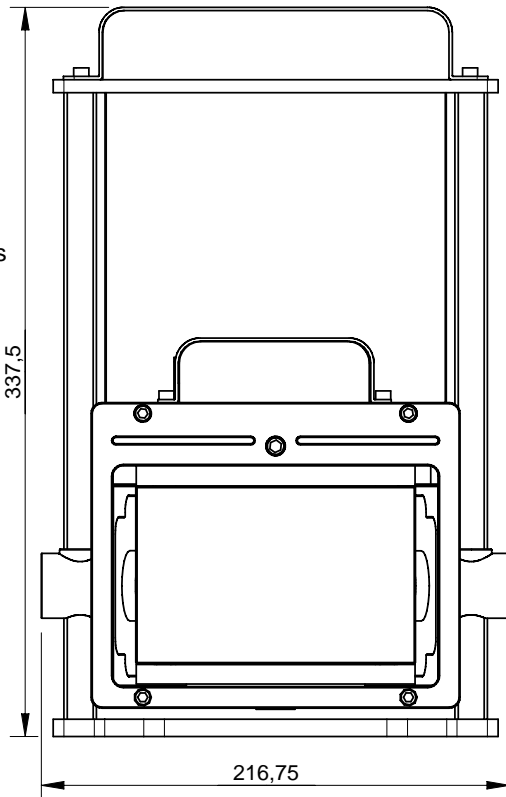

A

NOTE! The total height 337.5 mm is without the rail extenders. Some setups may need 45 mm or 90 mm extension parts to the lift rails. The rail extenders come as standard with the lens.

B

B

C

C

D

D